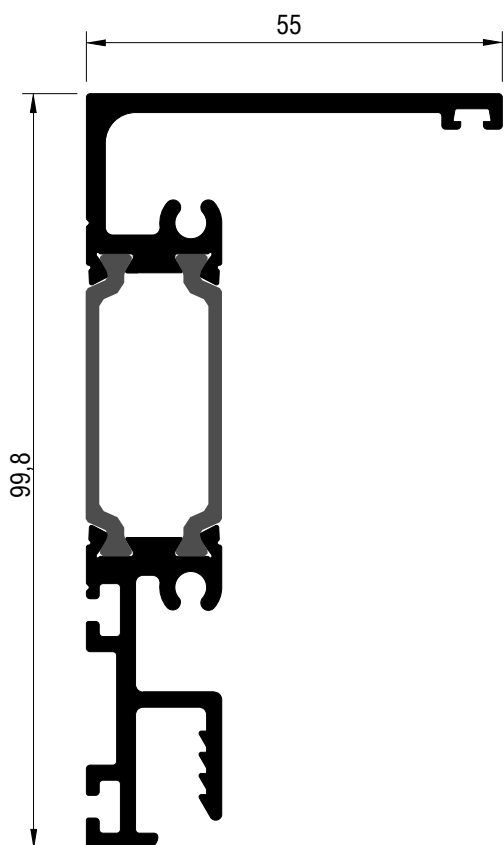

A large, abstract graphic on the left side of the page, consisting of several overlapping yellow and orange geometric shapes, including triangles and rectangles, creating a dynamic, layered effect.

WINDOW WALL INSTALLATION S67-S77-S91

S67

S67128	
Weight - Bápos	1638.5gr

S67130	
Weight - Bápos	2789gr

S77

S77128	
Weight - Bápos	1692.5gr

S77130	
Weight - Bápos	2842.8gr

S91

S91128	
Weight - Bápos	1756.5gr

S91130	
Weight - Bápos	2849.7gr

S77983	
Weight - Bápos	275.8gr

S77143	
Weight - Bápos	193gr

S77141	
Weight - Bápos	216gr

S77132	
Weight - Bápos	324.8gr

S77131	
Weight - Bápos	583.4gr

S77278	
Weight - Bápos	2974.9gr

S77133	
Weight - Bápos	625.7gr

TOP-BOTTOM INSTALLATION

ALL-AROUND INSTALLATION

Εύρος μετατόπισης πλάκας με προεκτάσεις
κάσας 34 mm

Building movement with frame extenders
up to 34 mm

FRAME COUPLING VERTICAL JOINTS