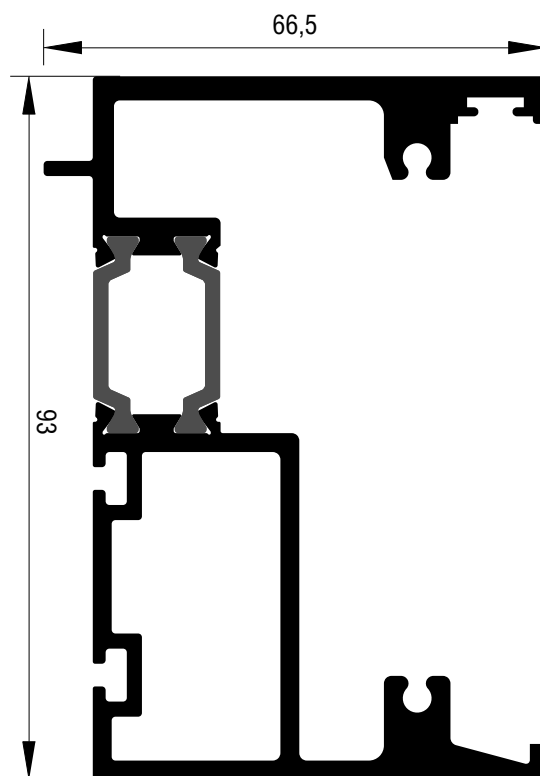

A large, abstract graphic on the left side of the page, consisting of several overlapping yellow and orange geometric shapes, including triangles and rectangles, creating a dynamic, layered effect.

WINDOW WALL INSTALLATION S67-S77-S91

S67

S67128	
Weight - Bápos	1638.5gr

S67130	
Weight - Bápos	2789gr

S77

S77128	
Weight - Bápos	1692.5gr

S77130	
Weight - Bápos	2842.8gr

S91

S91128	
Weight - Bápos	1756.5gr

S91130	
Weight - Bápos	2849.7gr

S77983	
Weight - Bápos	275.8gr

S77143	
Weight - Bápos	193gr

S77141	
Weight - Bápos	216gr

S77132	
Weight - Bápos	324.8gr

S77131	
Weight - Bápos	583.4gr

S77278	
Weight - Bápos	2974.9gr

S77133	
Weight - Bápos	625.7gr

TOP-BOTTOM INSTALLATION

ALL-AROUND INSTALLATION

Εύρος μετατόπισης πλάκας με προεκτάσεις
κάσας 34 mm

Building movement with frame extenders
up to 34 mm

FRAME COUPLING VERTICAL JOINTS