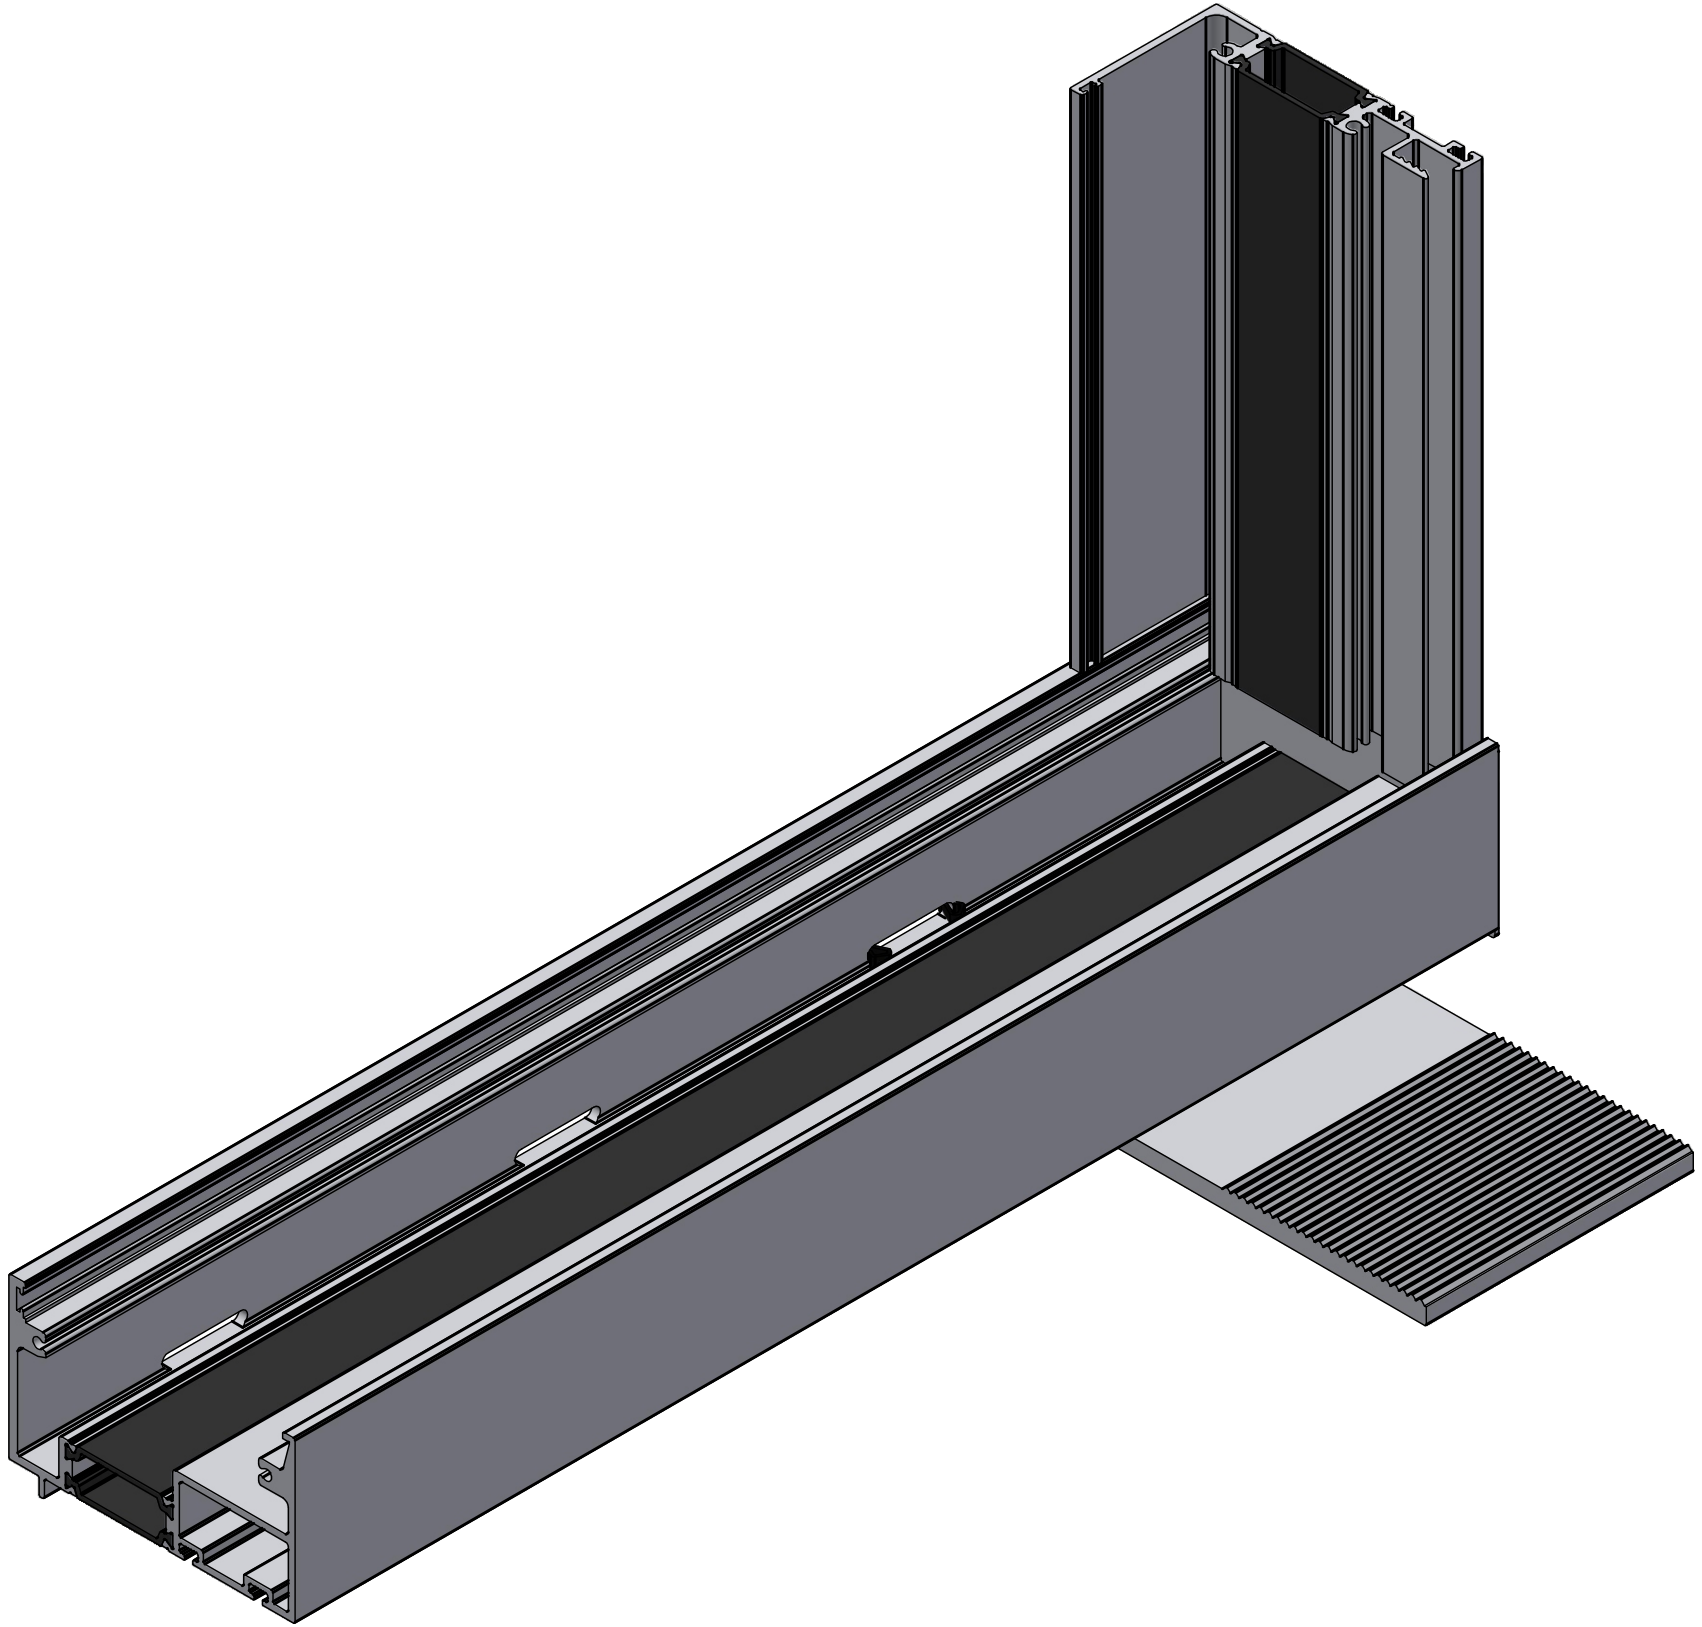

A large, abstract graphic on the left side of the page, consisting of several overlapping yellow and orange geometric shapes, including triangles and rectangles, creating a dynamic, layered effect.

WINDOW WALL INSTALLATION S67-S77-S91

S77133	
Weight - Bápos	625.7gr

TOP-BOTTOM INSTALLATION

ALL-AROUND INSTALLATION

Εύρος μετατόπισης πλάκας με προεκτάσεις
κάσας 34 mm

Building movement with frame extenders
up to 34 mm

FRAME COUPLING VERTICAL JOINTS

OPTION 1

OPTION 2

Make sure this connection between the cap and profile is watertight,
Η ένωση μεταξύ της τάπας και του προφίλ πρέπει να είναι στεγανή.

S67

S77

S91

ΤΟΠΟΘΕΤΗΣΗ HEAD RECEPTOR ΓΙΑ ΟΛΕΣ ΤΙΣ ΣΕΙΡΕΣ
INSTALLATION OF HEAD RECEPTOR FOR S67/S77/S91