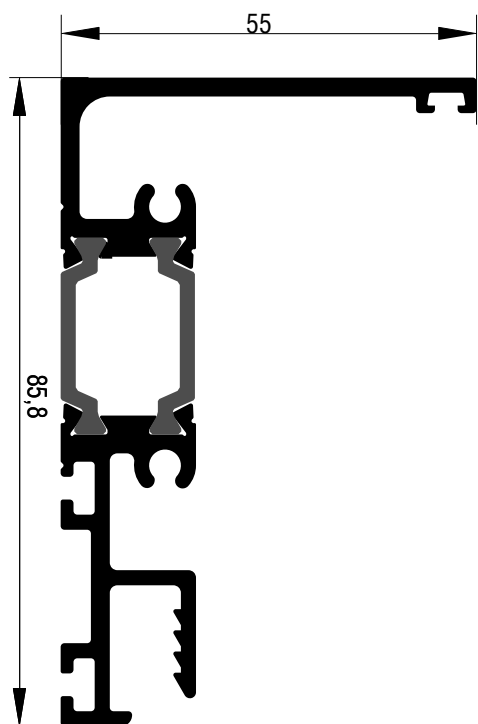

A large, abstract graphic on the left side of the page, consisting of several overlapping yellow and orange geometric shapes, including triangles and rectangles, creating a dynamic, layered effect.

WINDOW WALL INSTALLATION S67-S77-S91

S67

S67128	
Weight - Bápos	1638.5gr

S67130	
Weight - Bápos	2789gr

S77

S77128	
Weight - Bápos	1692.5gr

S77130	
Weight - Bápos	2842.8gr

S91

S91128	
Weight - Bápos	1756.5gr

S91130	
Weight - Bápos	2849.7gr

S77983	
Weight - Bápos	275.8gr

S77143	
Weight - Bápos	193gr

S77141	
Weight - Bápos	216gr

S77132	
Weight - Bápos	324.8gr

S77131	
Weight - Bápos	583.4gr

S77278	
Weight - Bápos	2974.9gr

S77133	
Weight - Bápos	625.7gr

TOP-BOTTOM INSTALLATION

ALL-AROUND INSTALLATION

Εύρος μετατόπισης πλάκας με προεκτάσεις
κάσας 34 mm

Building movement with frame extenders
up to 34 mm

FRAME COUPLING VERTICAL JOINTS