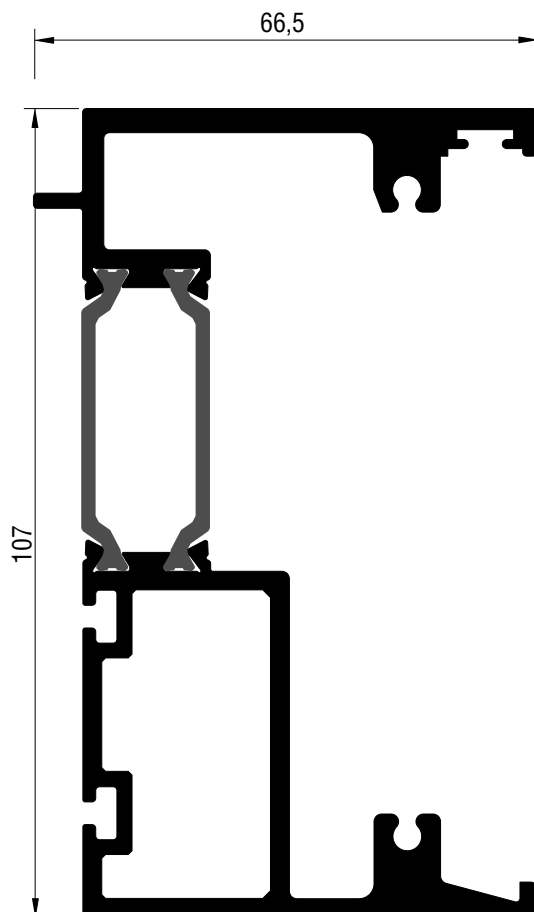

A large, abstract graphic on the left side of the page, consisting of several overlapping yellow and orange geometric shapes, including triangles and rectangles, creating a dynamic, layered effect.

WINDOW WALL INSTALLATION S67-S77-S91

S67

S67128	
Weight - Bápos	1638.5gr

S67130	
Weight - Bápos	2789gr

S77

S77128	
Weight - Bápos	1692.5gr

S77130	
Weight - Bápos	2842.8gr

S91

S91128	
Weight - Bápos	1756.5gr

S91130	
Weight - Bápos	2849.7gr

S77983	
Weight - Bápos	275.8gr

S77143	
Weight - Bápos	193gr

S77141	
Weight - Bápos	216gr

S77132	
Weight - Bápos	324.8gr

S77131	
Weight - Bápos	583.4gr

S77278	
Weight - Bápos	2974.9gr

S77133	
Weight - Bápos	625.7gr

TOP-BOTTOM INSTALLATION

ALL-AROUND INSTALLATION

Εύρος μετατόπισης πλάκας με προεκτάσεις
κάσας 34 mm

Building movement with frame extenders
up to 34 mm

FRAME COUPLING VERTICAL JOINTS