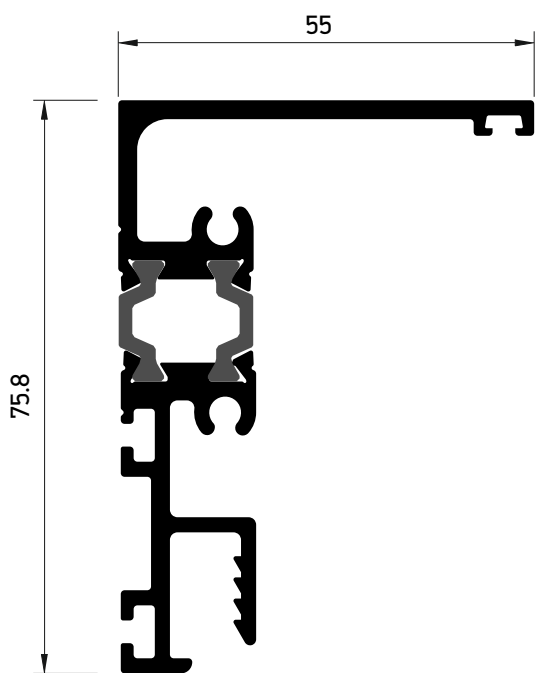

A large, abstract graphic on the left side of the page, consisting of several overlapping yellow and orange geometric shapes, including triangles and rectangles, creating a dynamic, layered effect.

WINDOW WALL INSTALLATION S67-S77-S91

S67

S67128	
Weight - Bápos	1638.5gr

S67130	
Weight - Bápos	2789gr

S77

S77128	
Weight - Bápos	1692.5gr

S77130	
Weight - Bápos	2842.8gr

S91

S91128	
Weight - Bápos	1756.5gr

S91130	
Weight - Bápos	2849.7gr

S77983	
Weight - Bápos	275.8gr

S77143	
Weight - Bápos	193gr

S77141	
Weight - Bápos	216gr

S77132	
Weight - Bápos	324.8gr

S77131	
Weight - Bápos	583.4gr

S77278	
Weight - Bápos	2974.9gr

S77133	
Weight - Bápos	625.7gr

TOP-BOTTOM INSTALLATION

ALL-AROUND INSTALLATION

Εύρος μετατόπισης πλάκας με προεκτάσεις
κάσας 34 mm

Building movement with frame extenders
up to 34 mm

FRAME COUPLING VERTICAL JOINTS