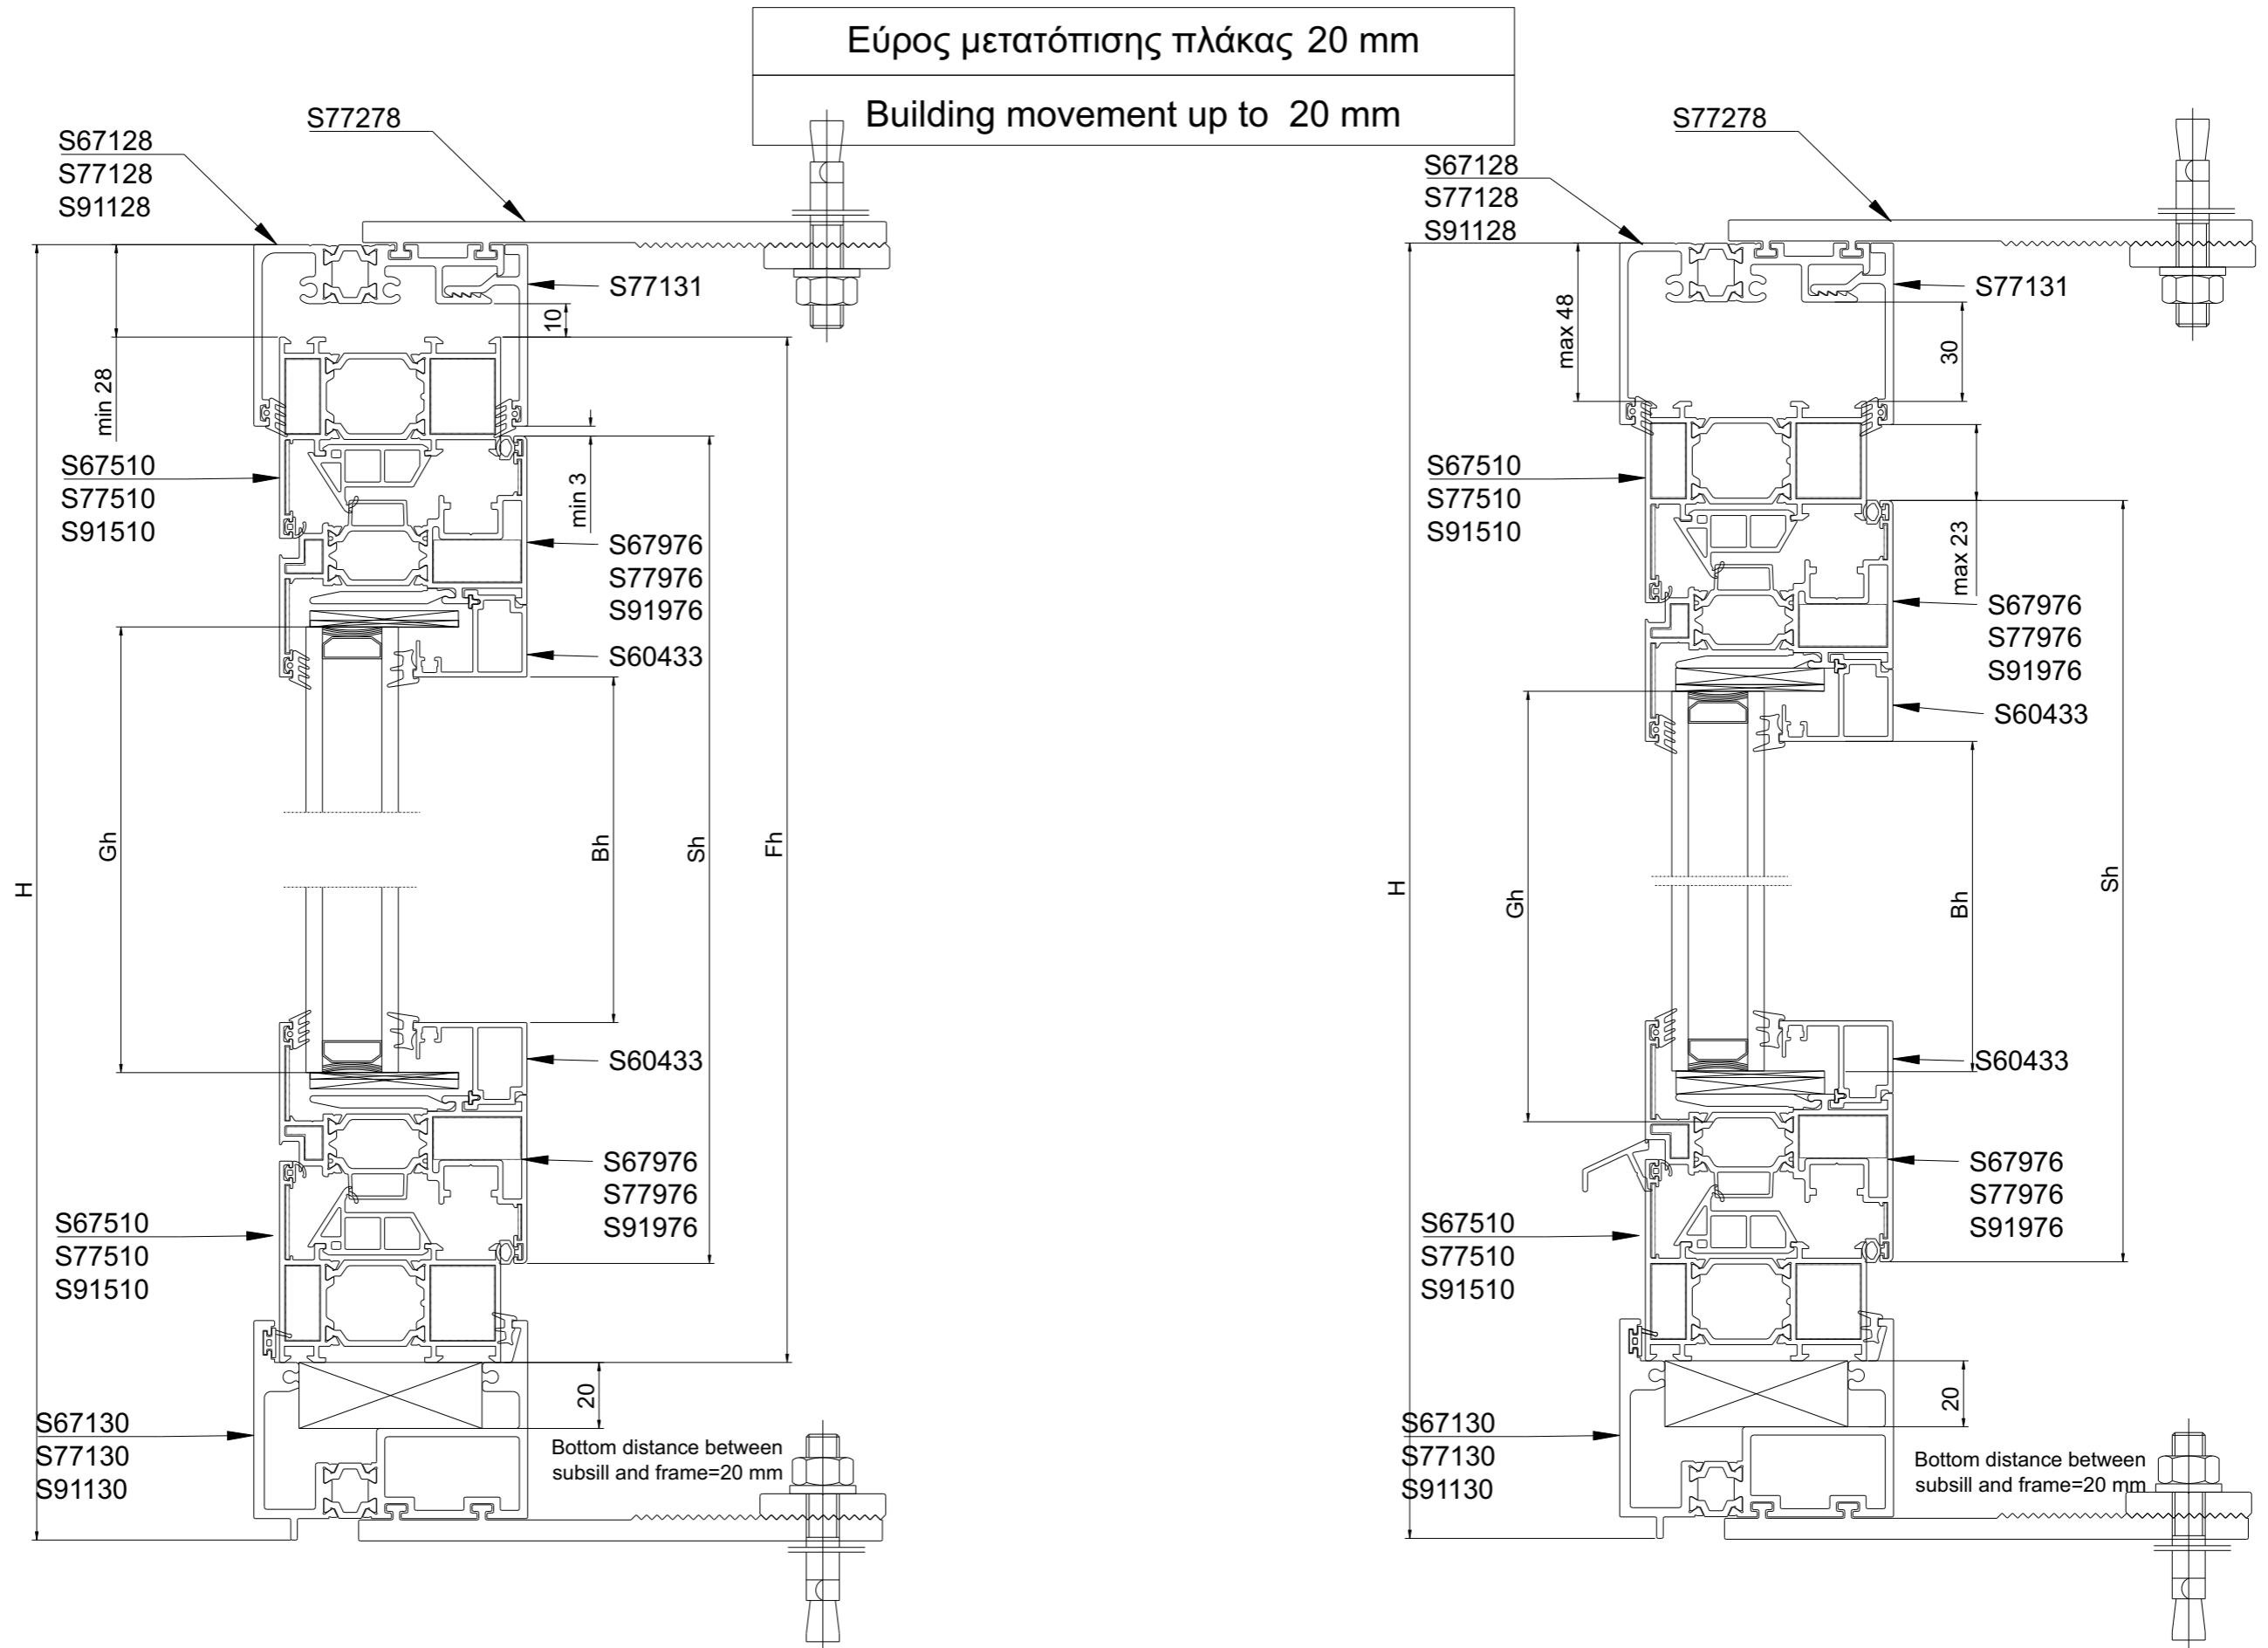

A large, abstract graphic on the left side of the page, consisting of several overlapping yellow and orange geometric shapes, including triangles and rectangles, creating a dynamic, layered effect.

WINDOW WALL INSTALLATION S67-S77-S91

S91130	
Weight - Bápos	2849.7gr

S77983	
Weight - Bápos	275.8gr

S77143	
Weight - Bápos	193gr

S77141	
Weight - Bápos	216gr

S77132	
Weight - Bápos	324.8gr

S77131	
Weight - Bápos	583.4gr

S77278	
Weight - Bápos	2974.9gr

S77133	
Weight - Bápos	625.7gr

TOP-BOTTOM INSTALLATION

ALL-AROUND INSTALLATION

Εύρος μετατόπισης πλάκας με προεκτάσεις
κάσας 34 mm

Building movement with frame extenders
up to 34 mm

FRAME COUPLING VERTICAL JOINTS

OPTION 1

OPTION 2

Make sure this connection between the cap and profile is watertight,
Η ένωση μεταξύ της τάπας και του προφίλ πρέπει να είναι στεγανή.

S67

S77

S91

ΤΟΠΟΘΕΤΗΣΗ HEAD RECEPTOR ΓΙΑ ΟΛΕΣ ΤΙΣ ΣΕΙΡΕΣ
INSTALLATION OF HEAD RECEPTOR FOR S67/S77/S91