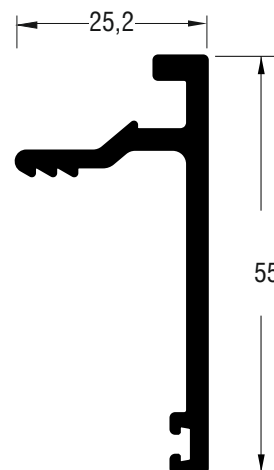

A large, abstract graphic on the left side of the page, consisting of several overlapping yellow and orange geometric shapes, including triangles and rectangles, creating a dynamic, layered effect.

WINDOW WALL INSTALLATION S67-S77-S91

S67

S67128	
Weight - Bápos	1638.5gr

S67130	
Weight - Bápos	2789gr

S77

S77128	
Weight - Bápos	1692.5gr

S77130	
Weight - Bápos	2842.8gr

S91

S91128	
Weight - Bápos	1756.5gr

S91130	
Weight - Bápos	2849.7gr

S77983	
Weight - Bápos	275.8gr

S77143	
Weight - Bápos	193gr

S77141	
Weight - Bápos	216gr

S77132	
Weight - Bápos	324.8gr

S77131	
Weight - Bápos	583.4gr

S77278	
Weight - Bápos	2974.9gr

S77133	
Weight - Bápos	625.7gr

TOP-BOTTOM INSTALLATION

ALL-AROUND INSTALLATION

Εύρος μετατόπισης πλάκας με προεκτάσεις
κάσας 34 mm

Building movement with frame extenders
up to 34 mm

FRAME COUPLING VERTICAL JOINTS