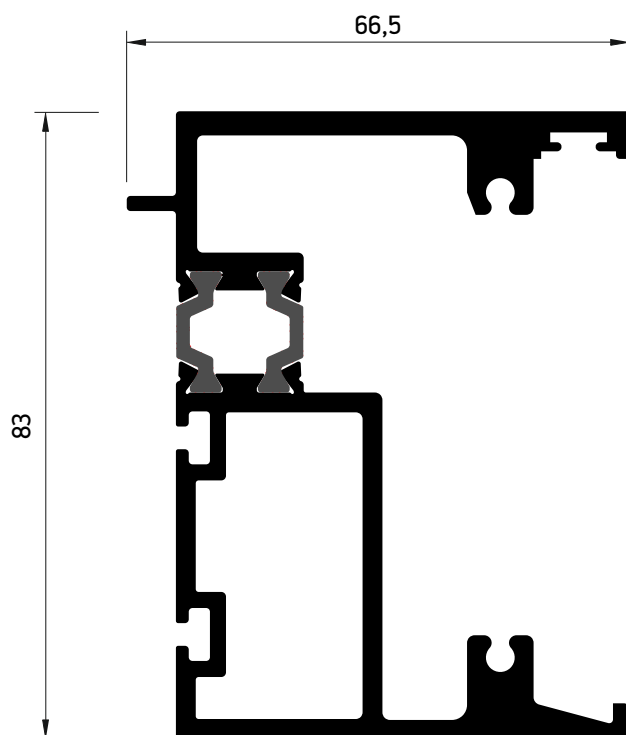

A large, abstract graphic on the left side of the page, consisting of several overlapping yellow and orange geometric shapes, including triangles and rectangles, creating a dynamic, layered effect.

WINDOW WALL INSTALLATION S67-S77-S91

S67

S67128	
Weight - Bápos	1638.5gr

S67130	
Weight - Bápos	2789gr

S77

S77128	
Weight - Bápos	1692.5gr

S77130	
Weight - Bápos	2842.8gr

S91

S91128	
Weight - Bápos	1756.5gr